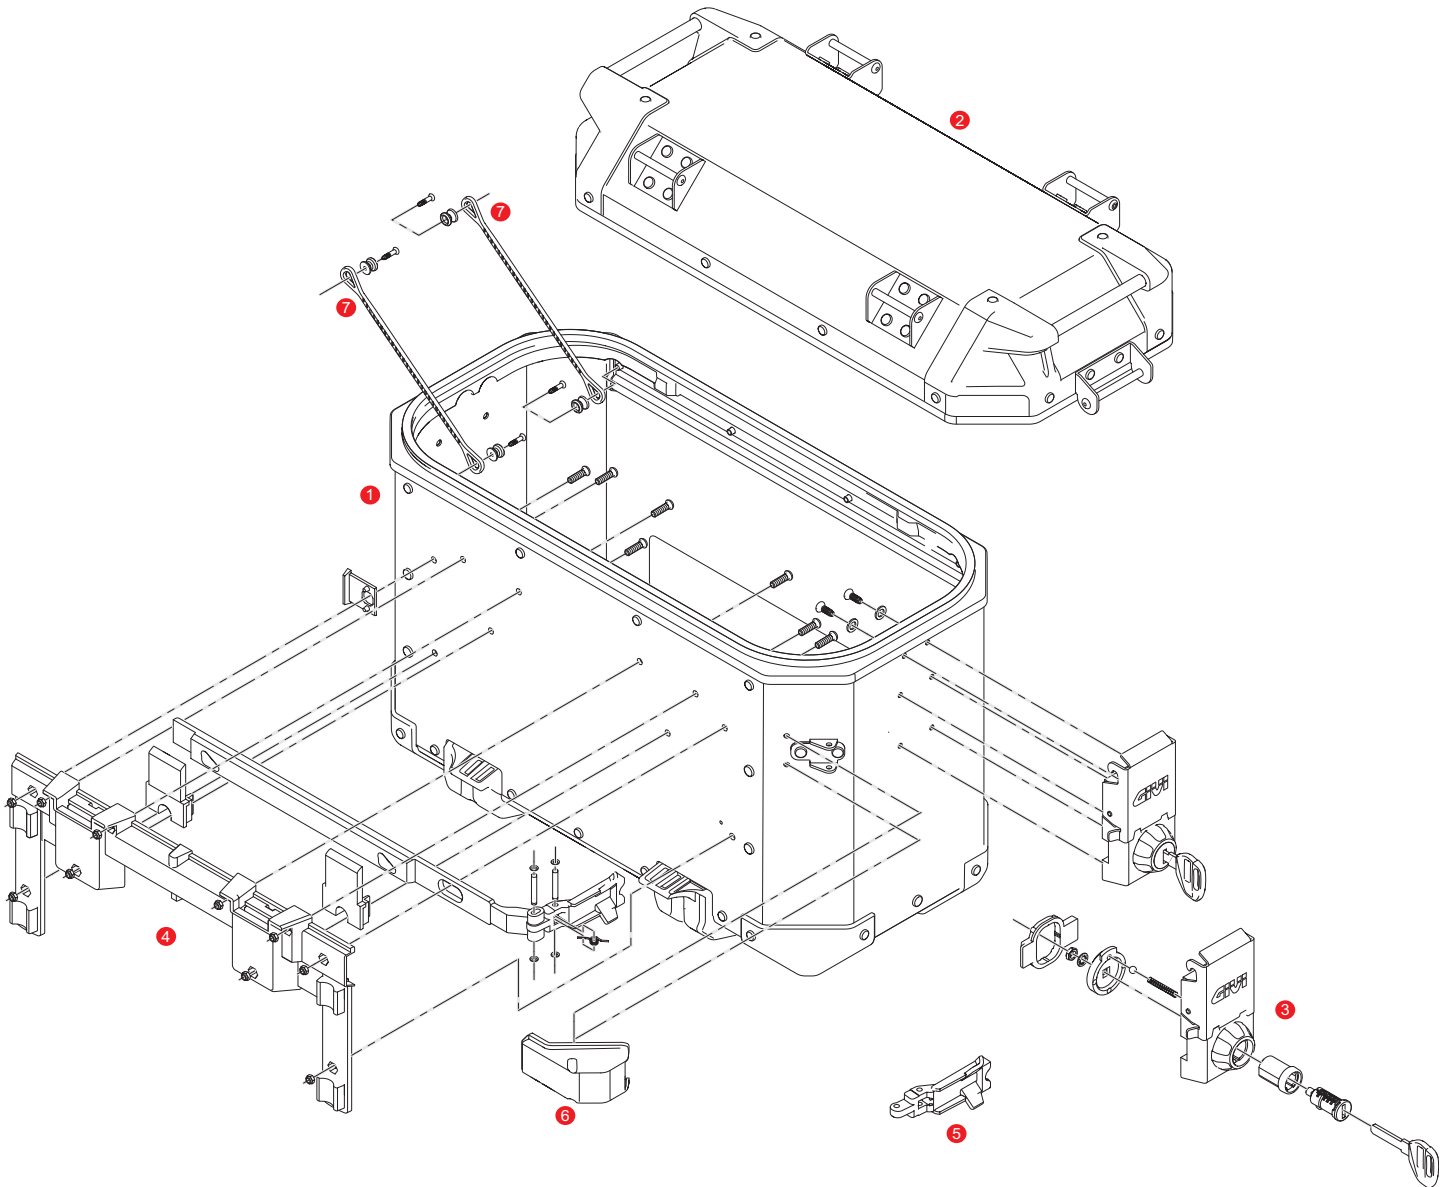

OBK48A / OBK48B / OBK37A / OBK37B TREKKER OUTBACK - SIDE CASE

	ZOBKN37ALFM	OBKN37AL assembled Bottom Shell silver, left side	€	365,00
	ZOBKN37ARFM	OBKN37AR assembled Bottom Shell silver, right side	€	365,00
	ZOBKN37BLFM	OBKN37BL assembled Bottom Shell black, left side	€	400,00
	ZOBKN37BRFM	OBKN37BR assembled Bottom Shell black, right side	€	400,00
	ZOBKN48ALFM	OBKN48AL assembled Bottom Shell silver, left side	€	380,00
	ZOBKN48ARFM	OBKN48AR assembled Bottom Shell silver, right side	€	380,00
	ZOBKN48BLFM	OBKN48BL assembled Bottom Shell black, left side	€	405,00
	ZOBKN48BRFM	OBKN48BR assembled Bottom Shell black, right side	€	405,00
2	ZOBK37ALCM	OBK37AL assembled Top Shell silver, left side	€	165,00
	ZOBK37ARCM	OBK37AR assembled Top Shell silver, right side	€	165,00

	ZOBK48ARCM	OBK48AR assembled Top Shell silver, right side	€	182,00
	ZOBKN37ALCM	OBKN37AL assembled Top Shell silver, left side	€	170,00
	ZOBKN37ARCM	OBKN37AR assembled Top Shell silver, right side	€	170,00
	ZOBKN37BRCM	OBKN37BR assembled Top Shell black, right side	€	170,00
	ZOBKN48ARCM	OBKN48AR assembled Top Shell silver, right side	€	175,00
	ZOBKN48BRCM	OBKN48BR assembled Top Shell black, right side	€	180,00
	Z4810DXMR	Rear fitting system, right side	€	85,00
	Z4831R	Aluminium release lever for Trekker Outback 48 lt	€	21,00
6	Z4812R	Angled cover	€	4,00
7	Z115R	Stop bag opening yarn, 2 pcs.	€	4,00
	SL101	Security lock set including cylinder, 2 keys, bush and under lock platelets	€	22,00