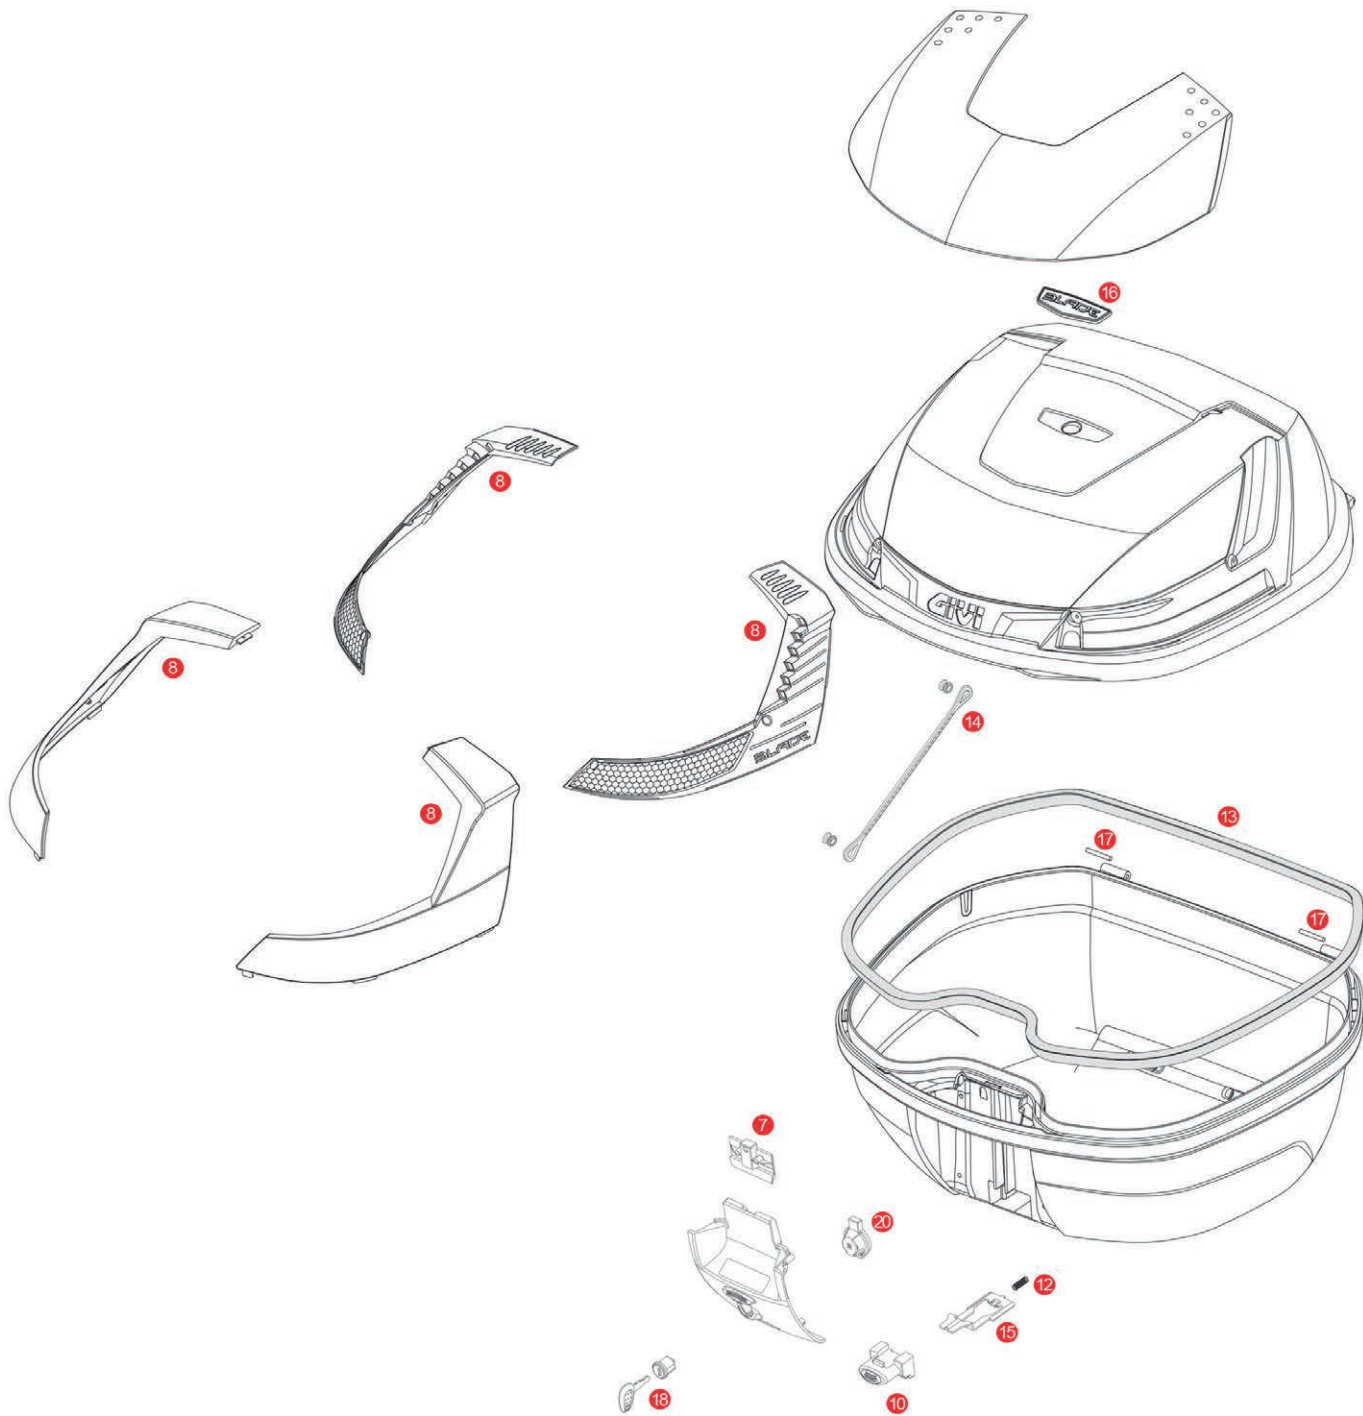

## B37 BLADE / B37 BLADE TECH

7	Z3012R	Closure system mounted on the lid	€	10,00
8	Z4506FR	Smoked reflectors with stop lamp holder (for B47 Blade Tech)	€	73,00
10	Z645R	Push button red	€	5,00
10	Z645CR	Opening push button chromed	€	9,00
12	Z191R	Push button spring, 1 pcs.	€	1,80

14	Z599	Nylon stop bag opening yarn	€	3,00
15	Z761NR	Bolt, 1 pcs.	€	4,00
17	Z590R	Pin. Medium, 2 pcs.	€	4,00
18	Z140R	Key locks with corresponding bush with red handle	€	17,00
	Z661A	Key locks with corresponding bush with silver handle	€	17,00
	Z4512R	Plate below lock for Security Lock key	€	3,00